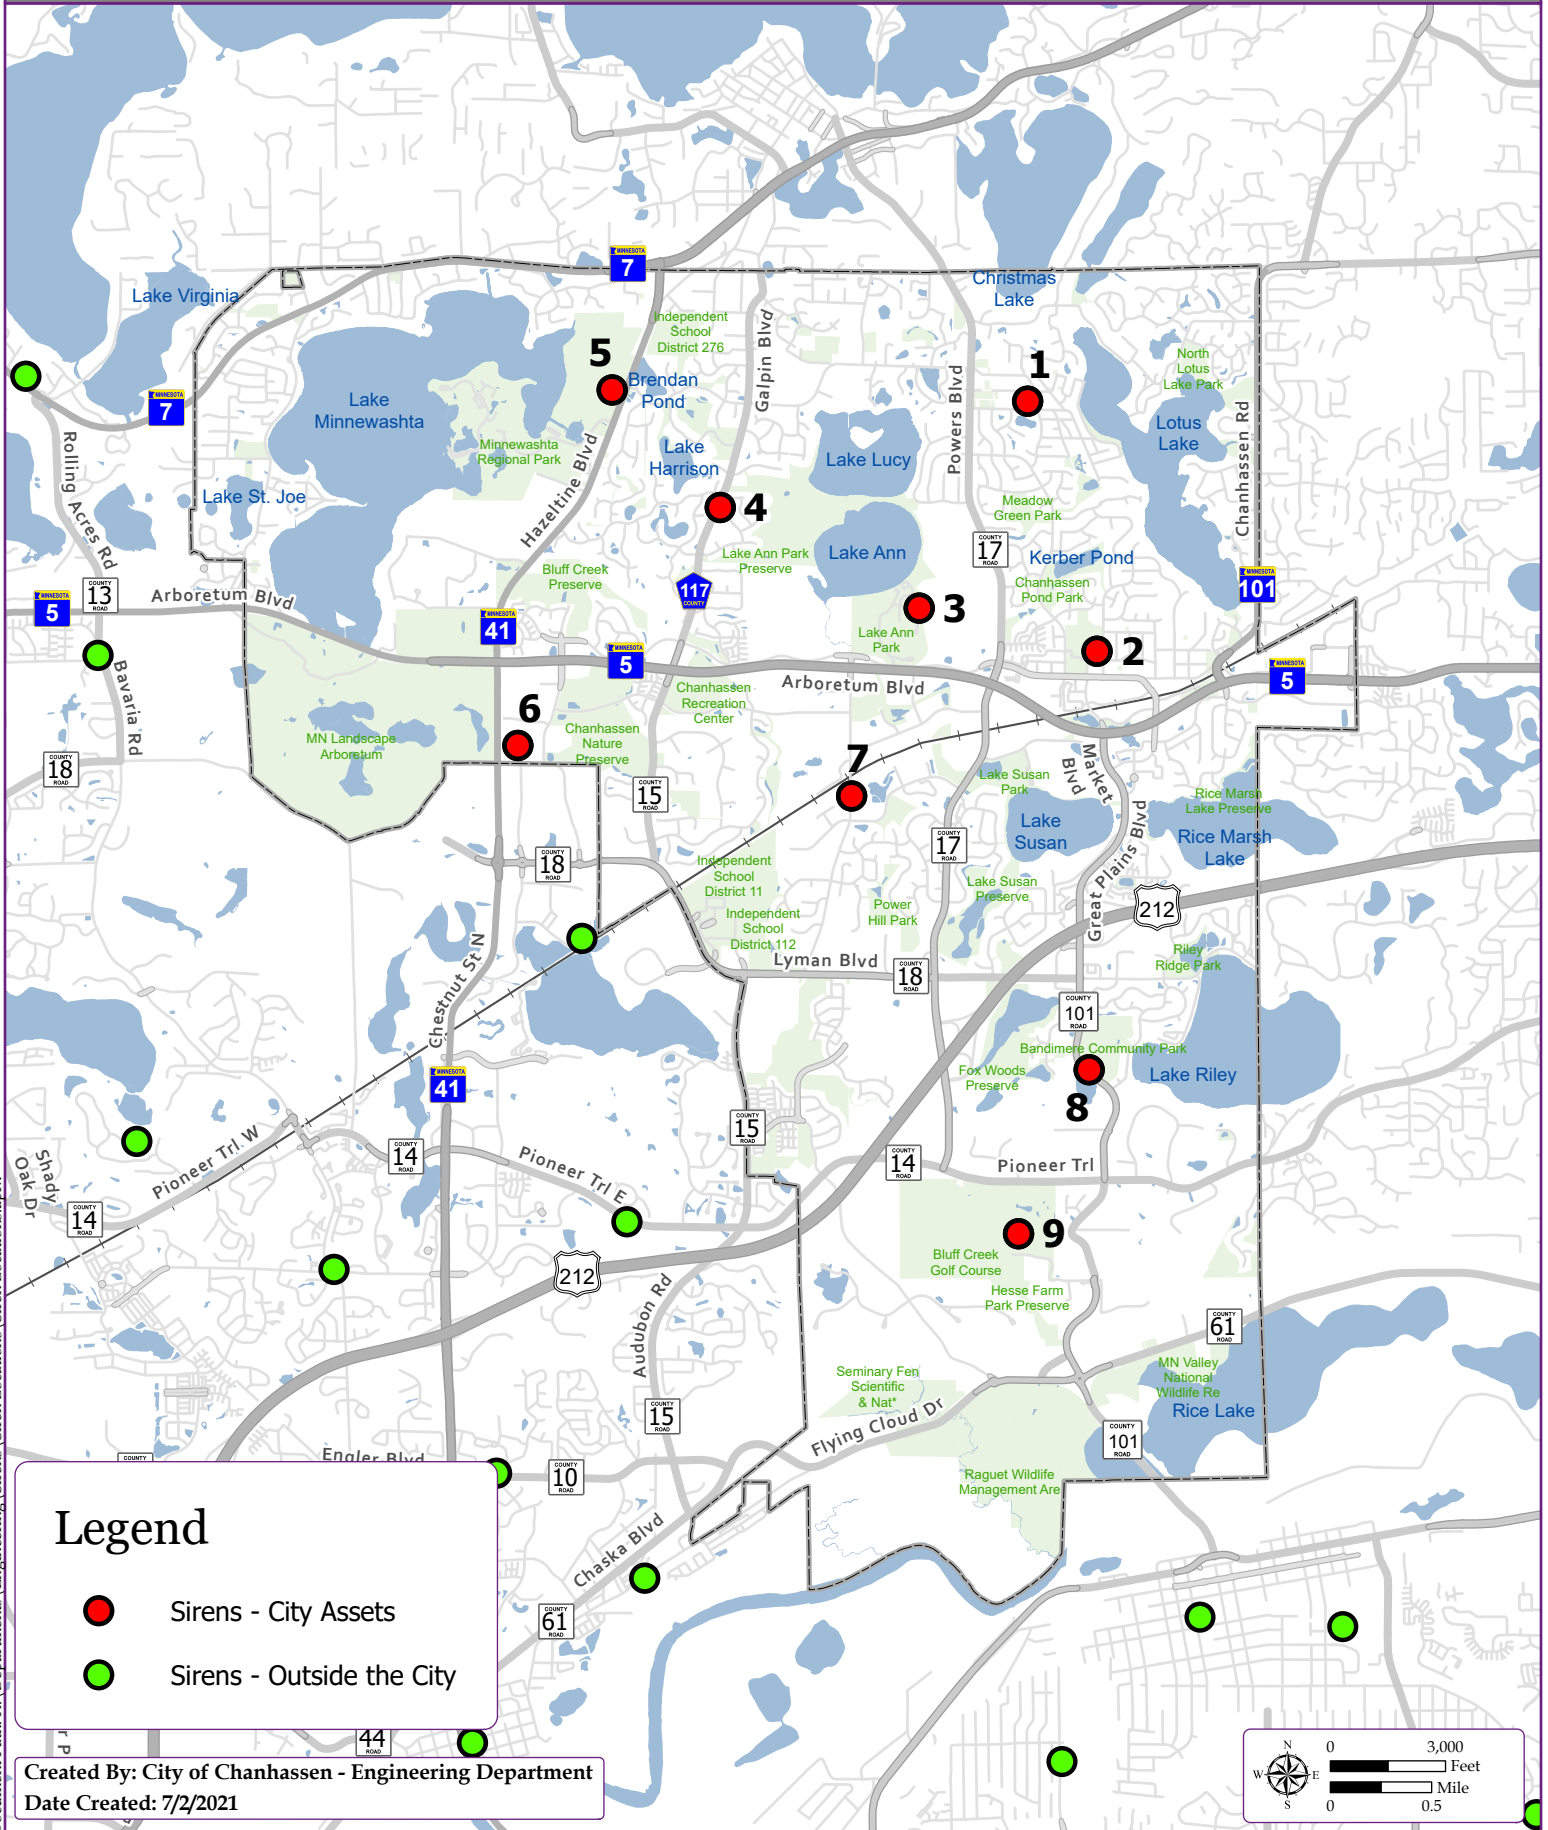

# City of Chanhassen

## Emergency Management Warning Sirens