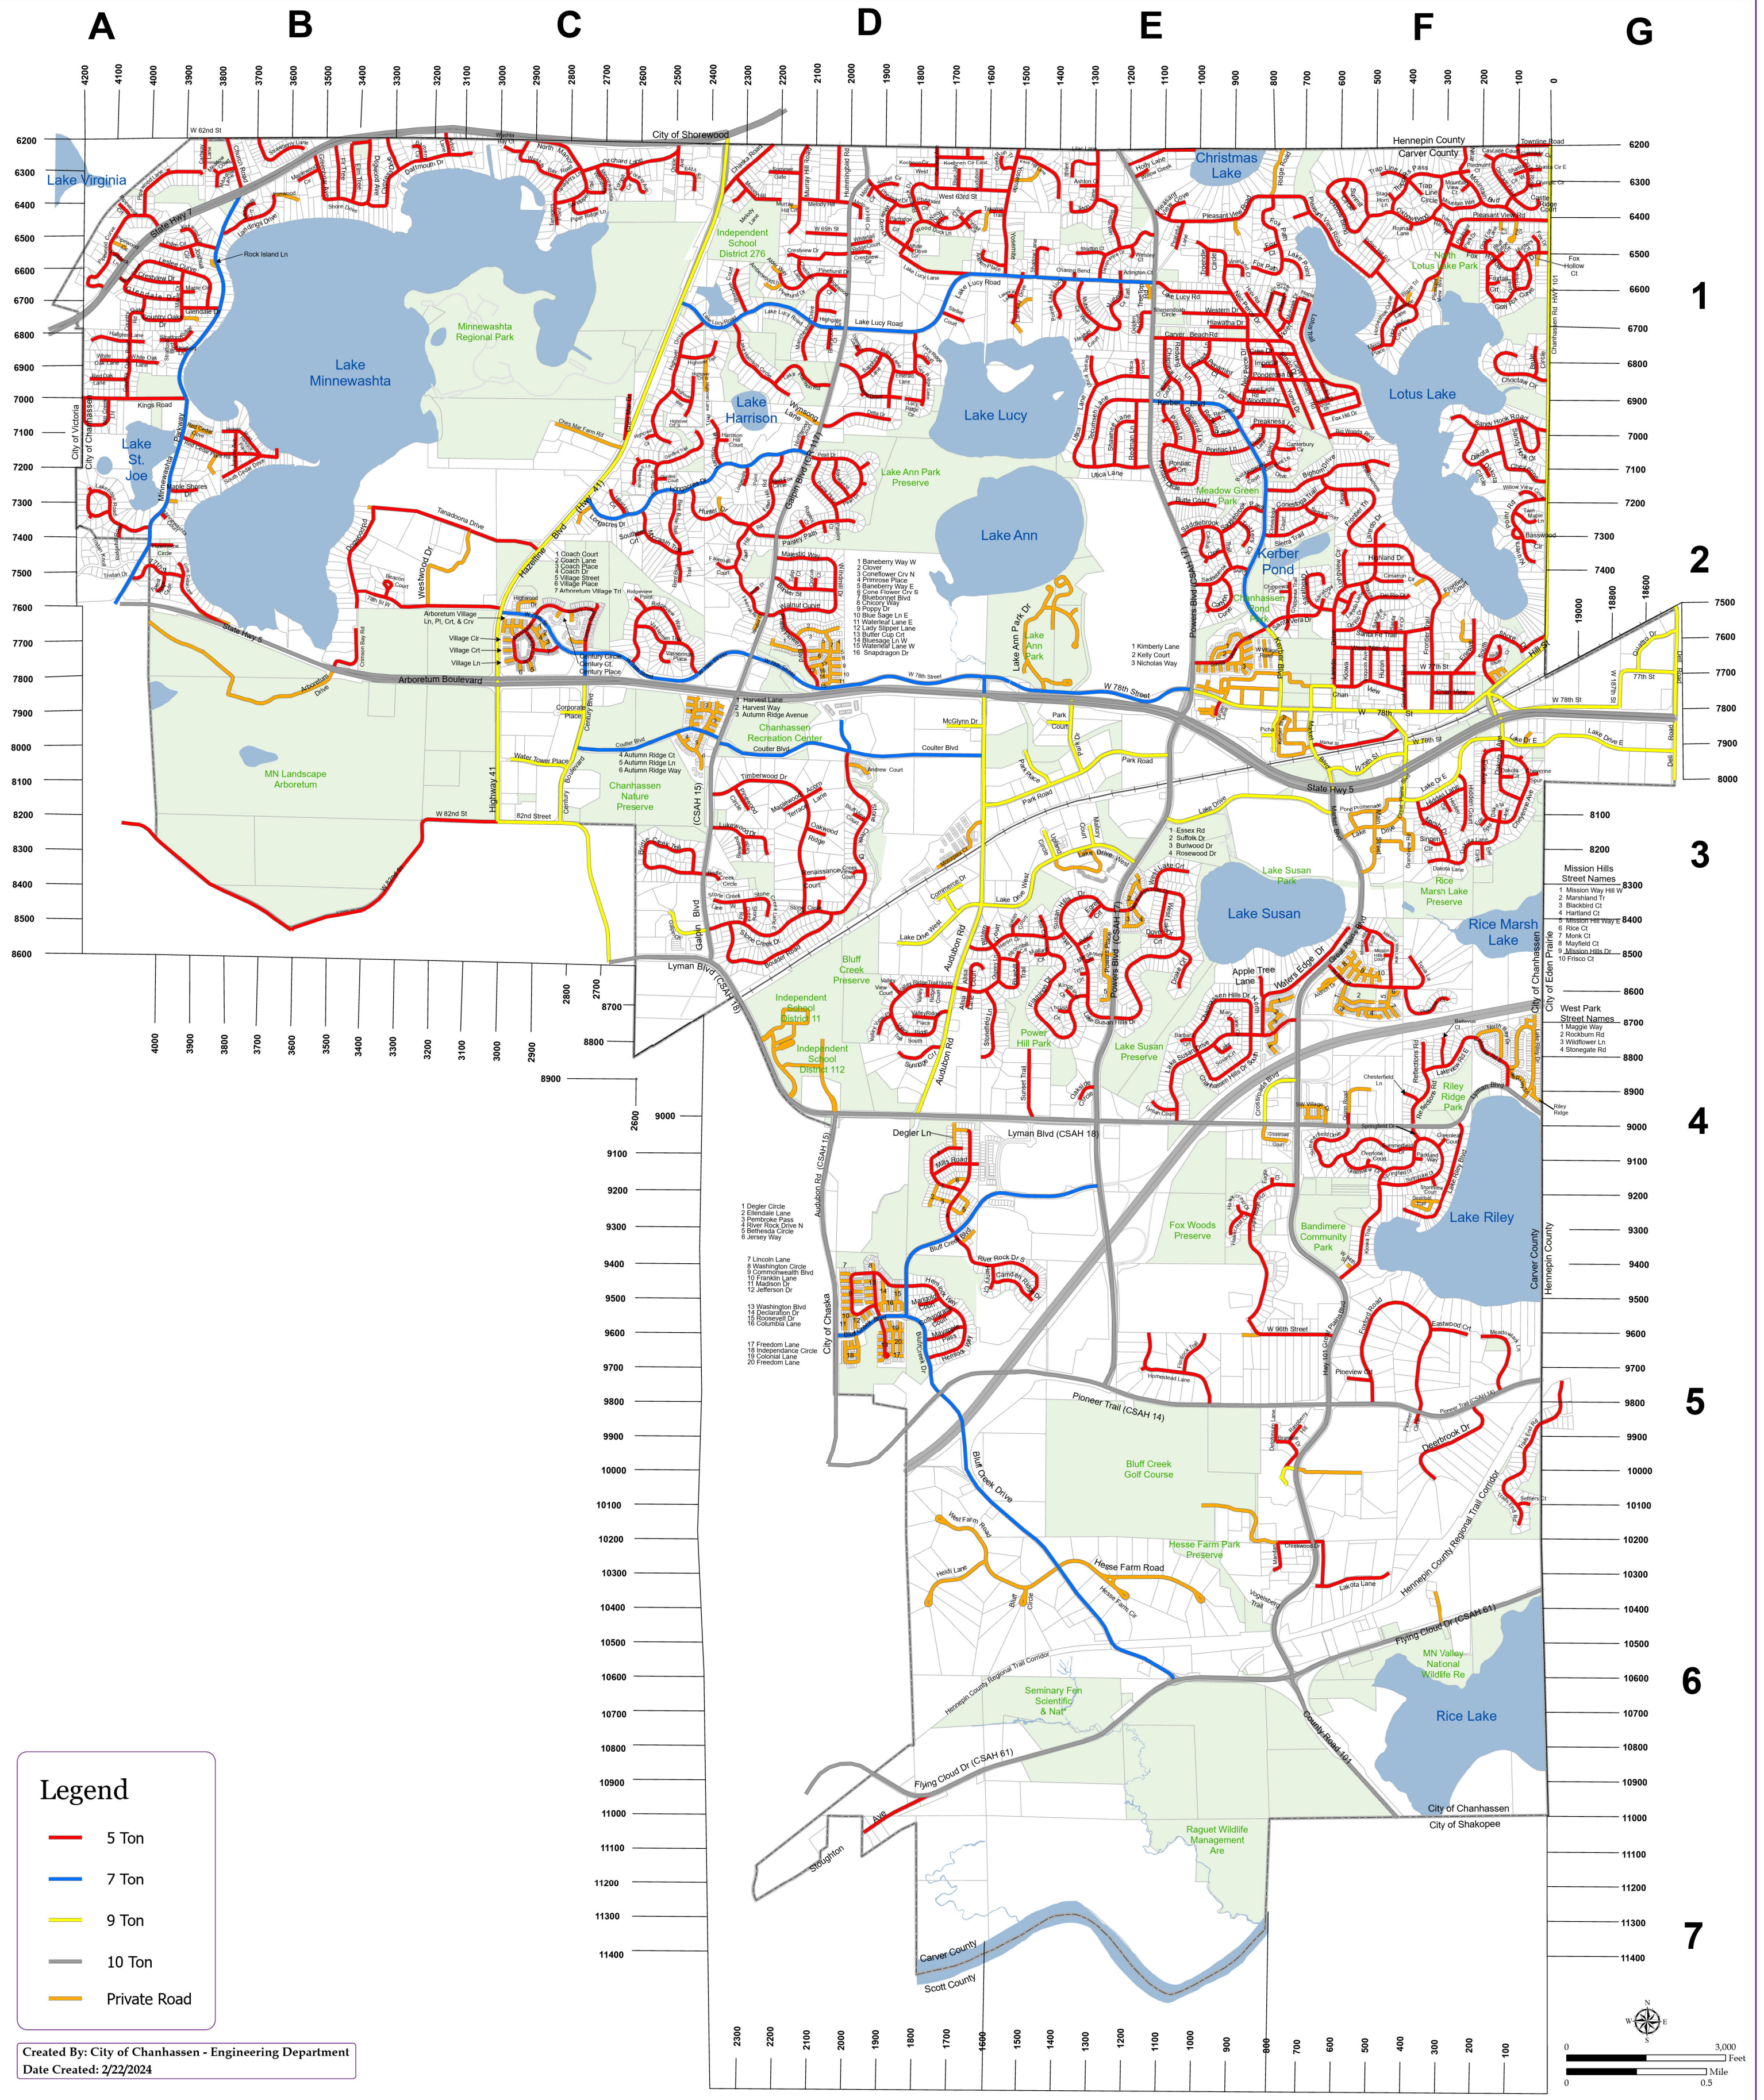

City of Chanhassen

Posted Road Restrictions