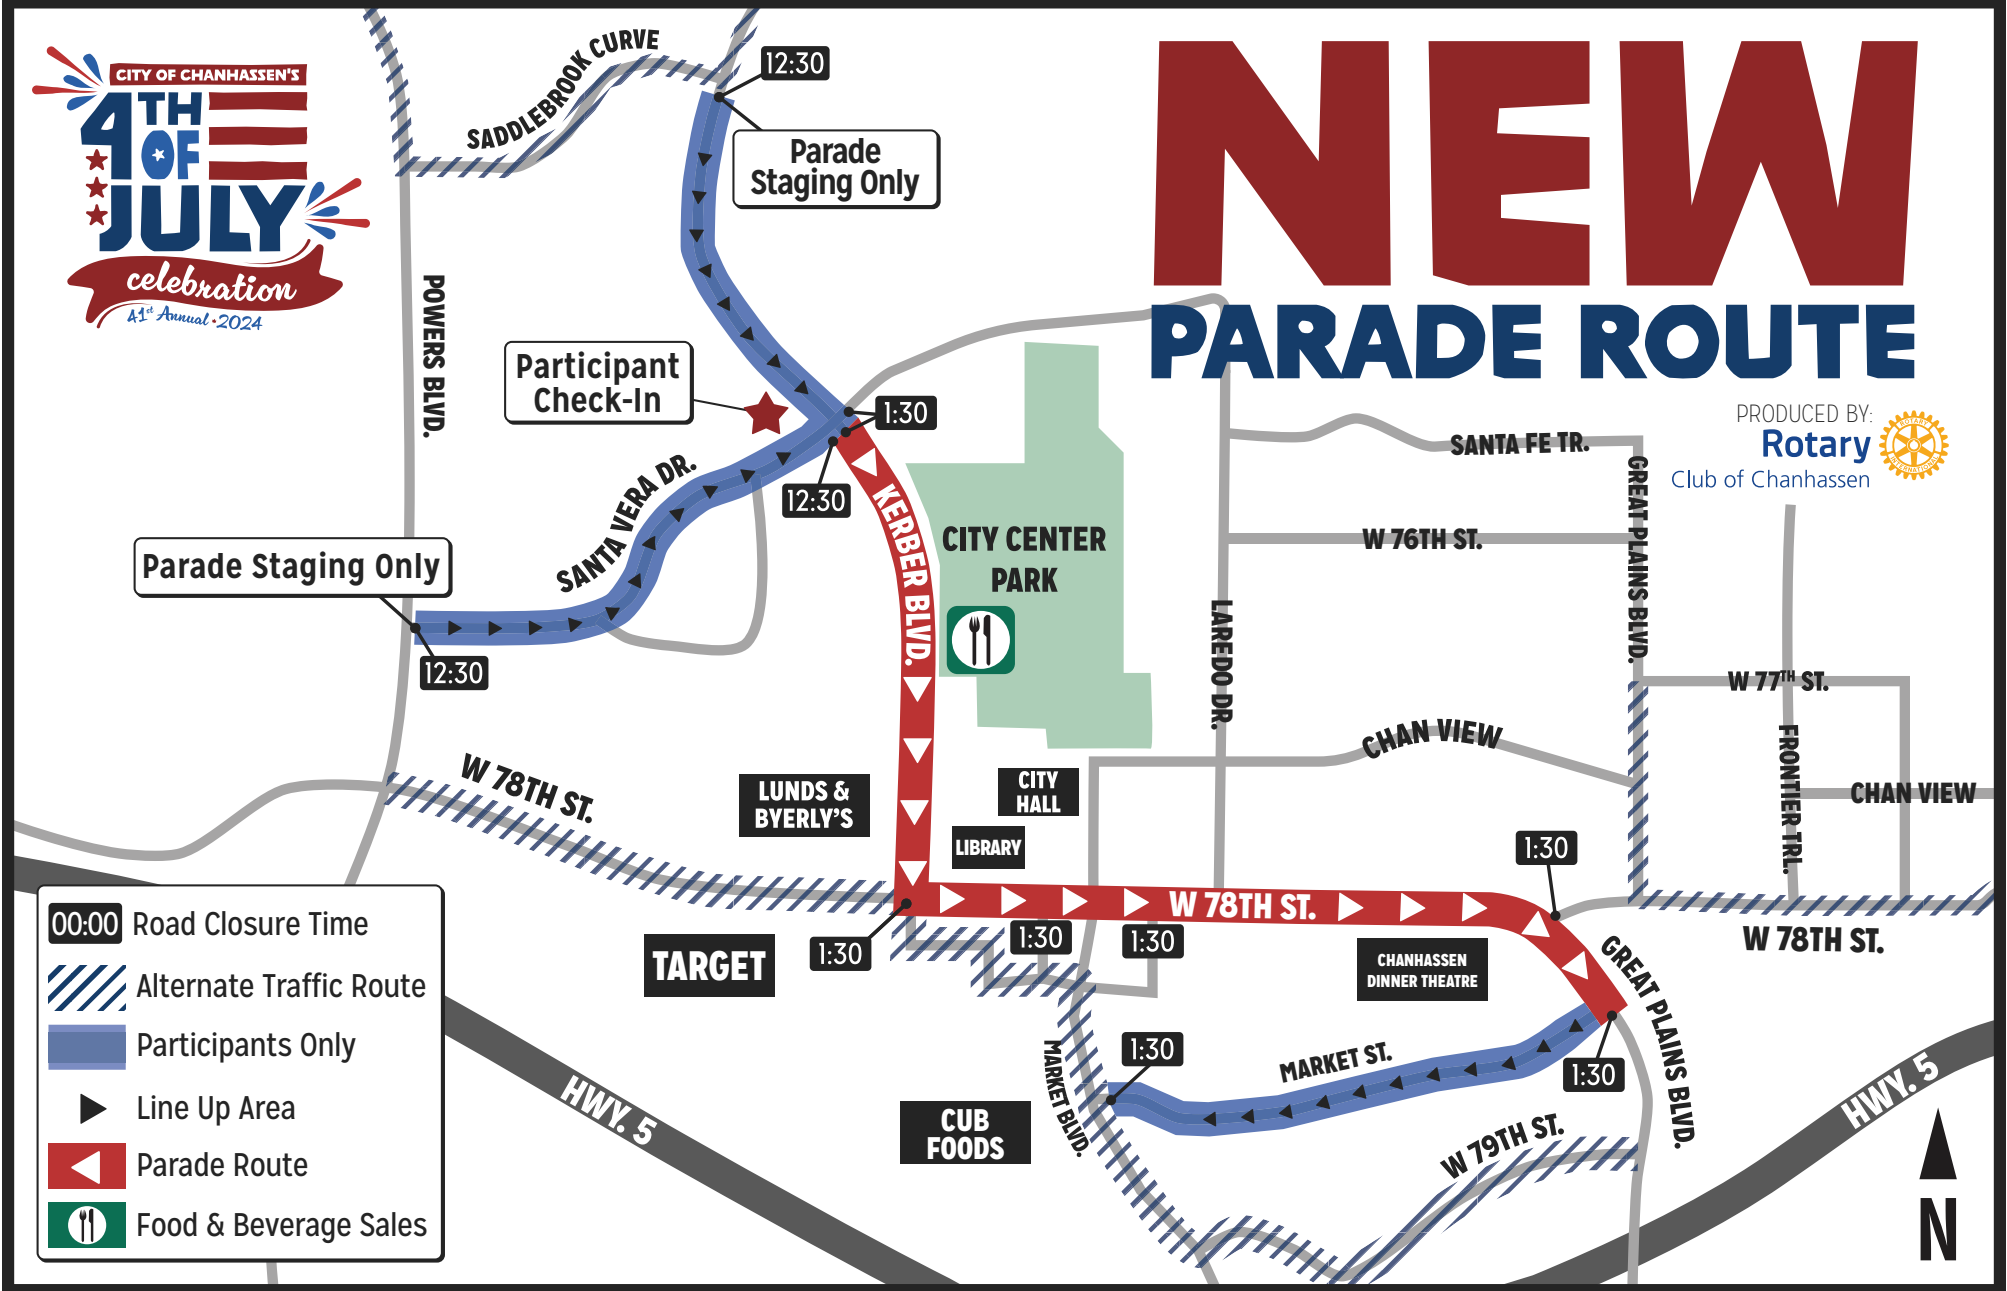

NEW PARADE ROUTE

PRODUCED BY:
Rotary
 Club of Chanhasen

- 00:00 Road Closure Time
- Alternate Traffic Route
- Participants Only
- Line Up Area
- Parade Route
- Food & Beverage Sales