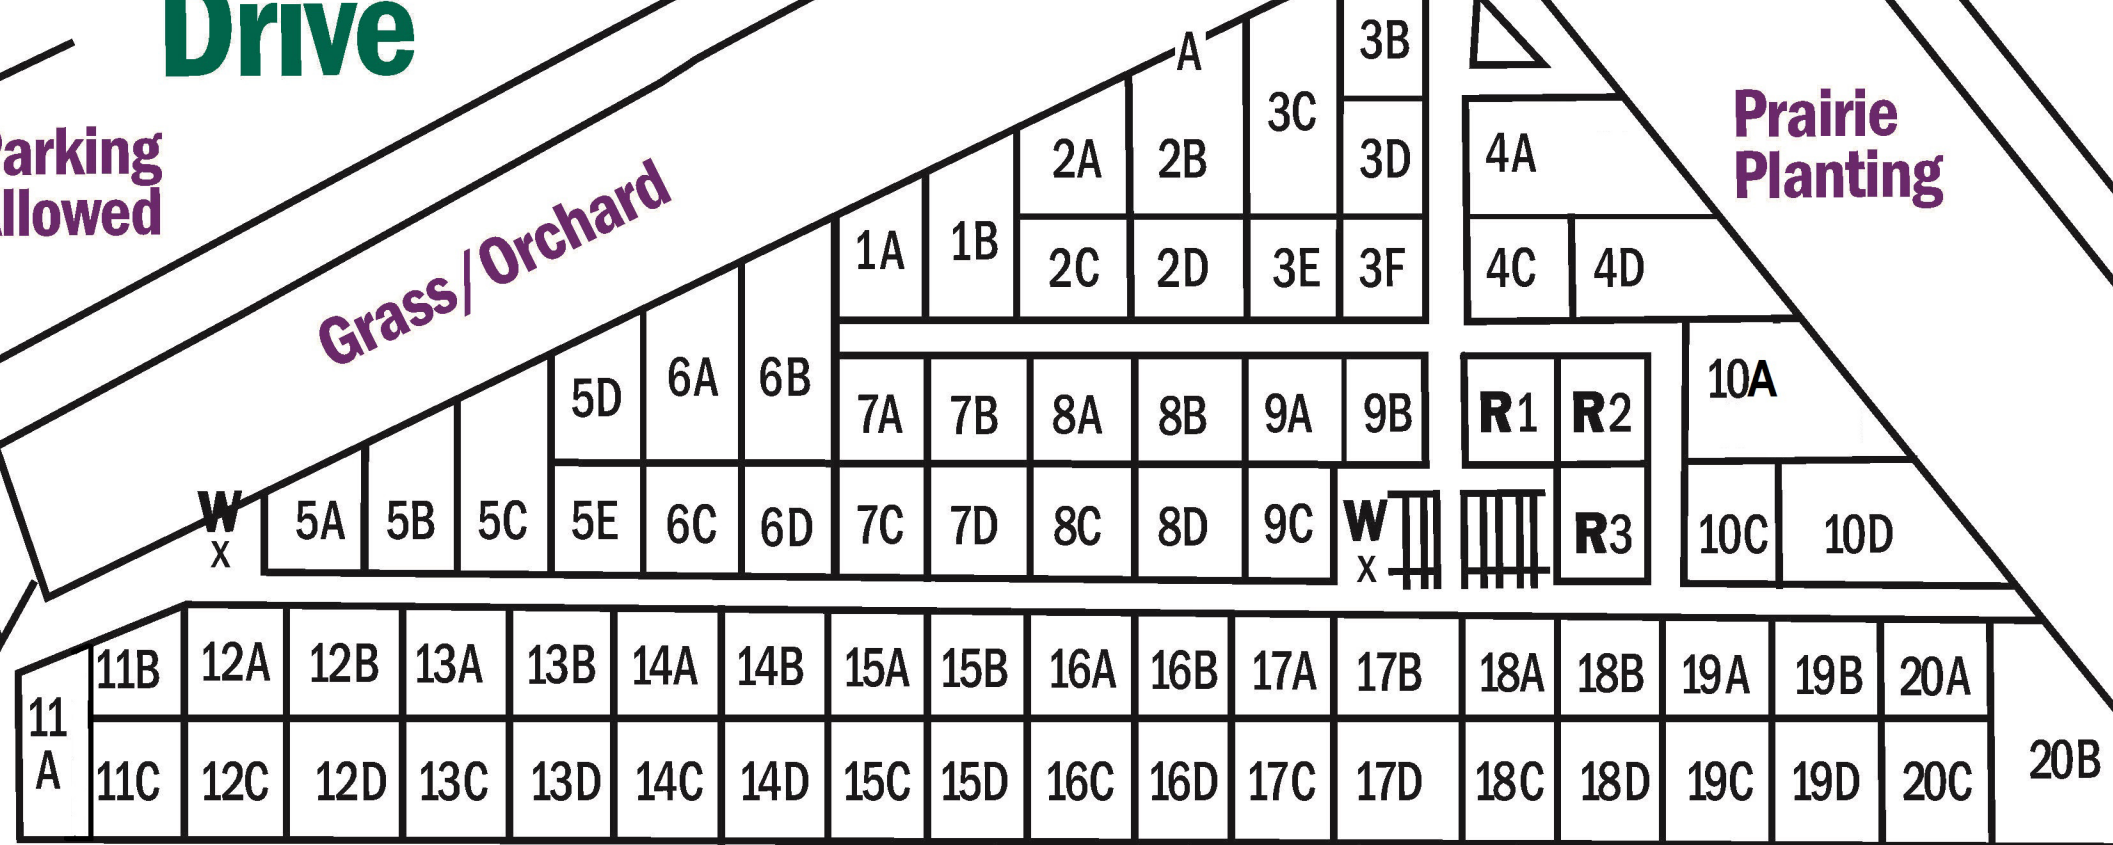

# OLSON | COMMUNITY GARDENS

**Kerber Blvd.**  
No Parking

**Santa Vera Drive**

R: Raised Bed  
W: Water Spigot

Parking Allowed

Grass/Orchard

Prairie Planting

Compost Area

R: Raised Bed W: Water Spigot